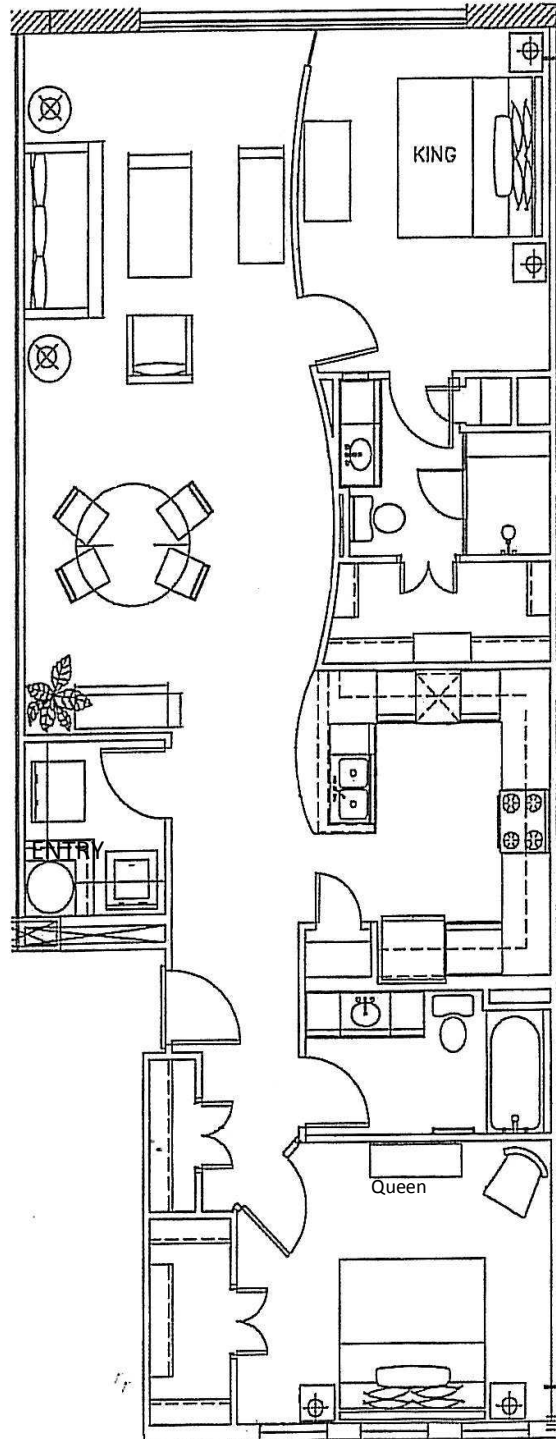

  
**LANDMARK**  
NEW BRAUNFELS, TX

**Vacation Condo**

2 BEDROOM, 2 BATH  
1,254 SQ. FT.

- FURNITURE MAY VARY DEPENDING ON UNIT
- W/D IN SELECT UNITS