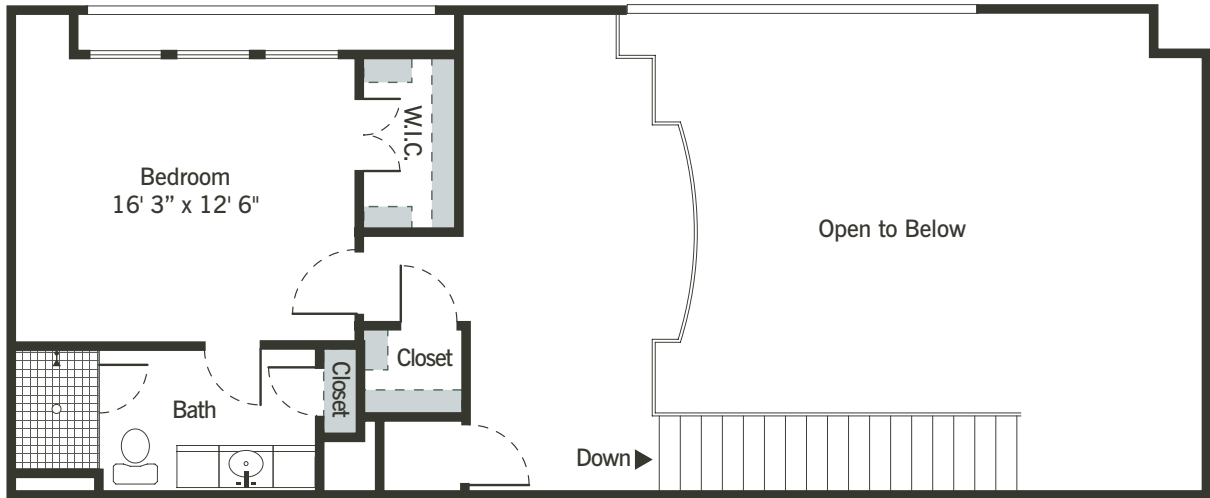

LANDMARK

NEW BRAUNFELS, TX

Second floor

First floor

TH2 | 1,245 – 1,564 sq. ft.*
Two Bedroom, Two Bath

144 Landa Street • New Braunfels, TX 78130
Phone (830) 626-1400 • Fax (830) 626-1401 • www.landmarklofts.com