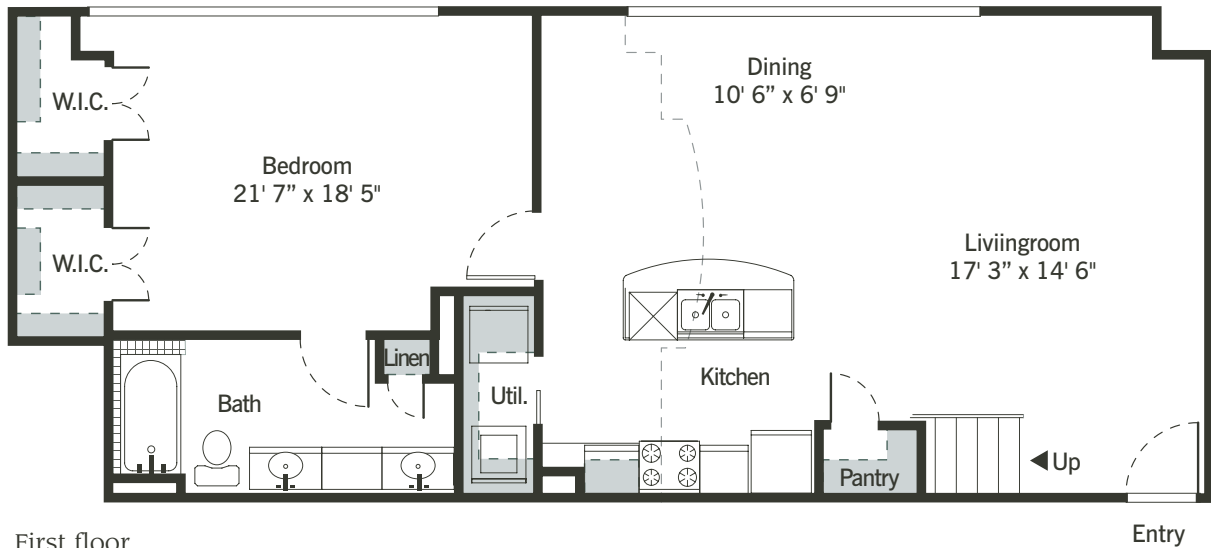

LANDMARK

NEW BRAUNFELS, TX

Second floor

First floor

TH2 | 1,245 – 1,564 sq. ft.*
Two Bedroom, Two Bath

144 Landa Street • New Braunfels, TX 78130
Phone (830) 626-1400 • Fax (830) 626-1401 • www.landmarklofts.com

**May vary by unit.*