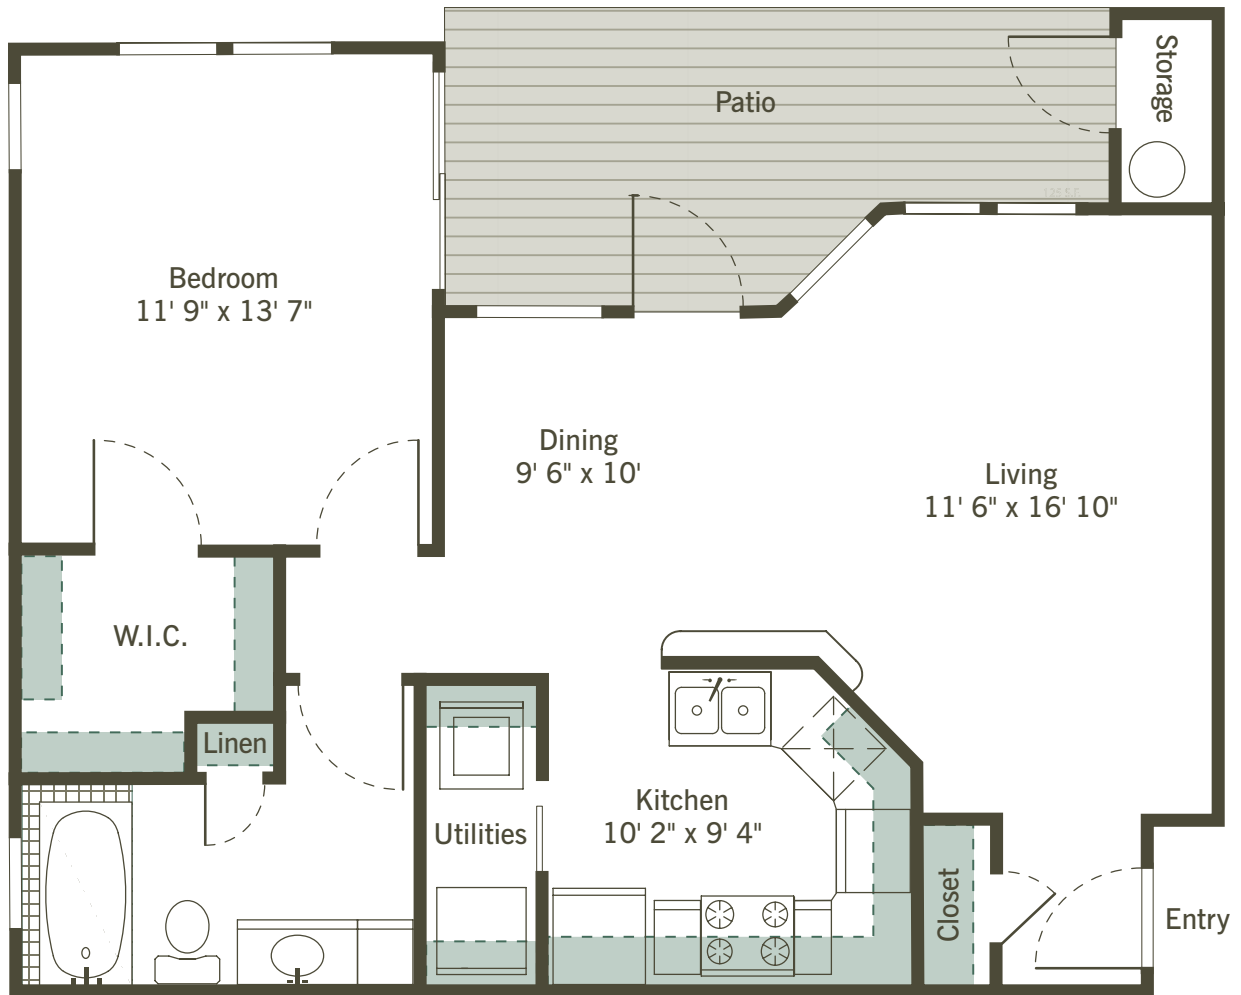

LANDMARK
NEW BRAUNFELS, TX

1A | 730 sq. ft.*
One Bedroom, One Bath